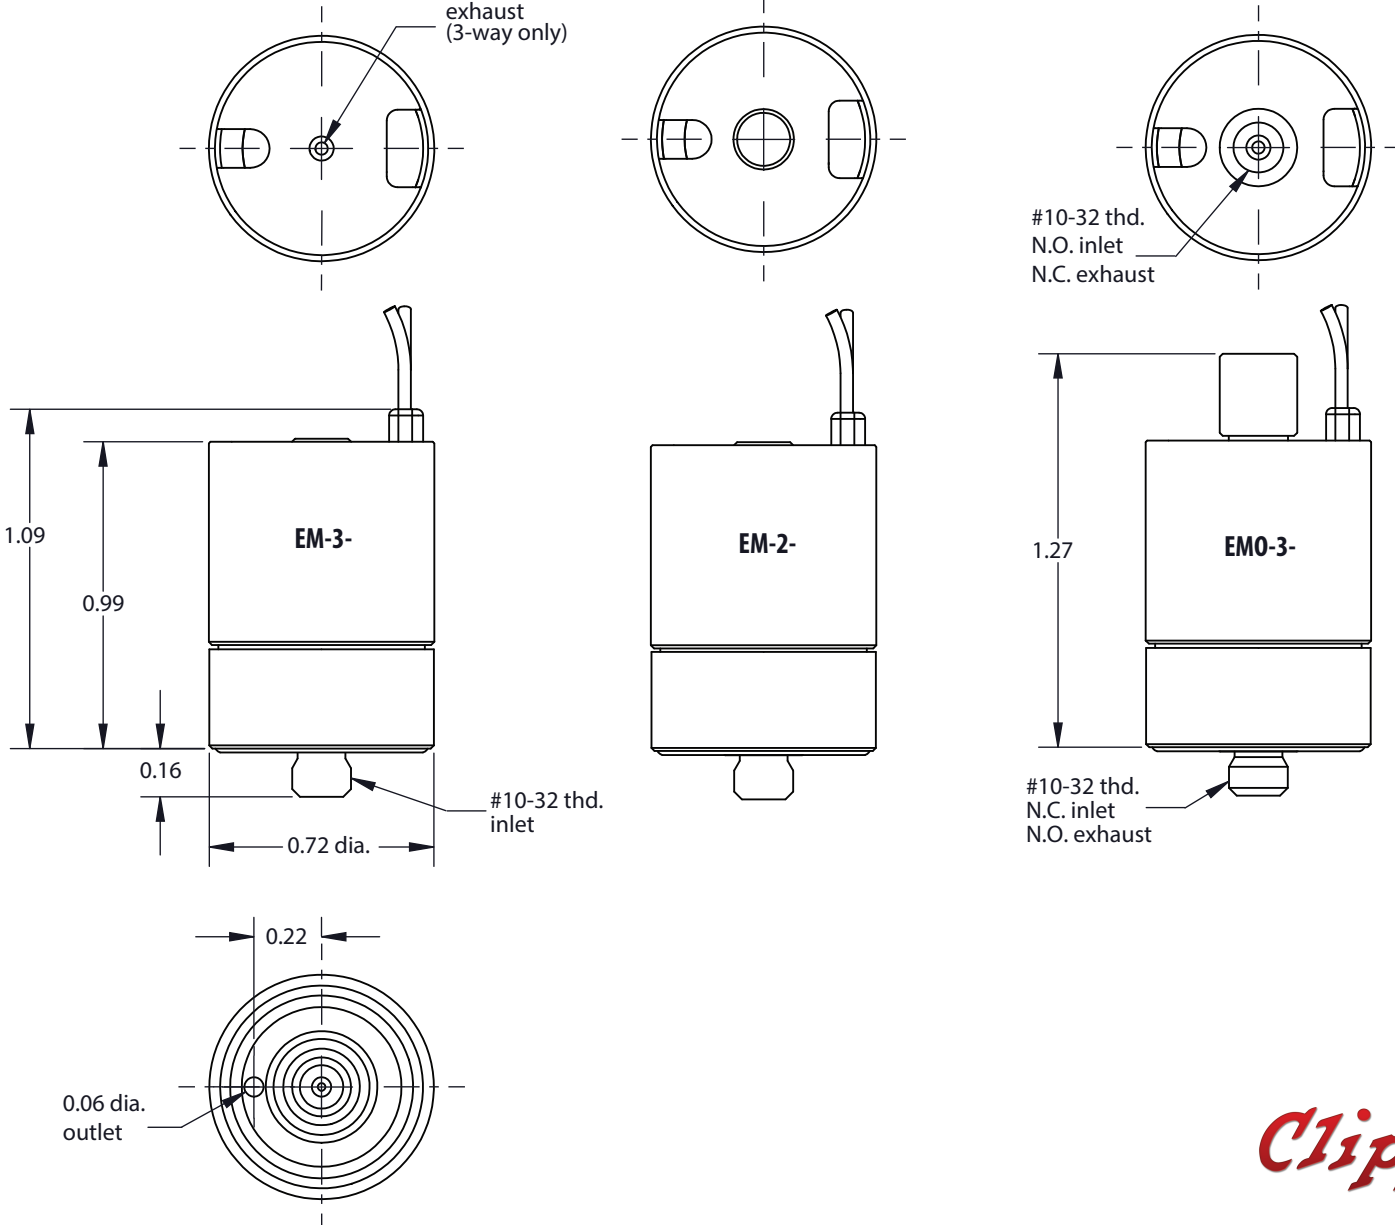

EM SERIES ELECTRONIC VALVES

Clippard

877-245-6247 | clippard